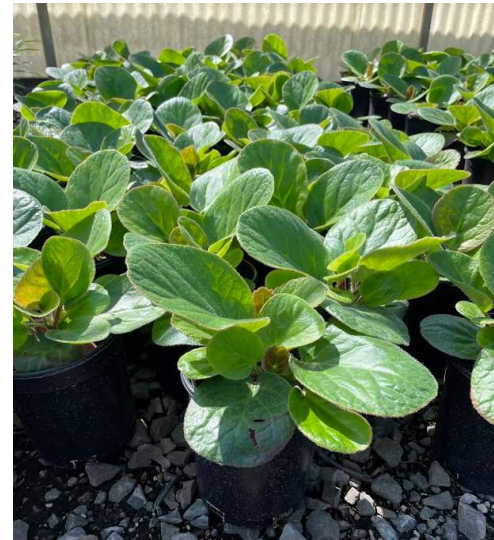

Email: pcornamentals@gmail.com
 Phone: 503-784-4925
 Web: www.pcornamentals.com
 Canby, OR

AVAILABILITY

February 03, 2025

Groundcovers		NOW		
Item	Size	Price	Qty	Notes
Arctostaphylos uva-ursi 'Massachusetts'	3.5"	\$1.70		
Arctostaphylos uva-ursi 'Massachusetts'	#1	\$4.25		
Cornus canadensis	3.5"	\$2.75		
Cornus canadensis	#1	\$6.10		
Cotoneaster dammeri	3.5"	\$1.60		
Cotoneaster dammeri	#1	\$4.10		
Cotoneaster dammeri 'Lowfast'	3.5"	\$1.60	2,500	
Cotoneaster 'Emerald Beauty' *	3.5"	\$1.60	100	
Cotoneaster 'Emerald Beauty' *	#1	\$4.25	476	
Cotoneaster 'Emerald Sprite' *	3.5"	\$1.75		
Cotoneaster 'Emerald Sprite' *	#1	\$5.00		
Fragaria chiloensis	3.5"	\$1.55		
Fragaria 'Lipstick'	3.5"	\$1.70		
Fragaria 'Lipstick'	#1	\$4.50	50	Cut back
Mahonia repens	3.5"	\$2.10		
Mahonia repens	#1	\$4.75		
Mahonia repens	#1	\$4.75		
Pachysandra terminalis	3.5"	\$1.60		
Pachysandra terminalis -SPECIAL PRICE!	#1	\$3.00	1,718	Full
Pachysandra terminalis 'Green Sheen'	3.5"	\$1.70		
Pachysandra terminalis 'Green Sheen'	#1	\$4.25		
Pachysandra terminalis 'Variegated'	3.5"	\$1.70	400	

Cotoneaster Emerald Beauty #1

Pachysandra terminalis #1

* Attidional royalty applies unless proof of licensee status can be confirmed

Groundcovers (continued)		NOW		
Item	Size	Price	Qty	Notes
Pachysandra terminalis 'Variegated'	#1	\$4.25	100	
Rubus calcynoides 'Emerald Carpet'	3.5"	\$1.55		
Rubus calcynoides 'Emerald Carpet'	#1	\$4.10	1,000	
Vinca minor 'Bowles'	3.5"	\$1.60		
Vinca minor 'Bowles'	#1	\$4.10		
Vinca minor 'Ralph Shugert'	#1	\$4.15		
Waldsteinia fragarioides	3.5"	\$1.70		
Waldsteinia fragarioides	#1	\$4.31		